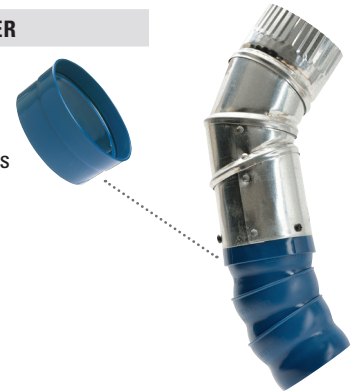

CONNECTORS

3" THIN WALL PVC DWV SCH. 30 ADAPTER

- 81206** (1) Sch. 30 PVC Adapter
- 89226** (10) Sch. 30 PVC Adapters

3" SHEET METAL DUCT ADAPTER

- 81207** (1) Sheet Metal Duct Adapter
- 89227** (10) Sheet Metal Duct Adapters

NOZZLES

4½" ROUND NOZZLE

- 81203** (1) Round Nozzle
- 89223** (10) Round Nozzles

6" x 3½" RECTANGULAR NOZZLE

- 81204** (1) Rectangular Nozzle
- 89224** (10) Rectangular Nozzles

TAPERED OVAL NOZZLE

- 81205** (1) Oval Nozzle
- 89225** (10) Oval Nozzles

VALVES

2½" SLIDE VALVE

- 81208** (1) Slide Valve
- 89228** (10) Slide Valves

ACCESSORIES

SHOP VACUUM HOSE ADAPTER WITH MOUNTING TAB

- 81209** (1) Shop Vacuum Adapter
- 89229** (10) Shop Vacuum Adapters

SHOP VACUUM CANISTER ADAPTER

- 81210** (1) Shop Vacuum Canister Adapter
- 89230** (10) Shop Vacuum Canister Adapters

ANTI-STATIC

2½" HOSE

- 81301AS** (1) 12" Anti-Static Segment*
- 81302AS** (2) 12" Anti-Static Segments
- 89320AS** (20) 12" Anti-Static Segments
- *1 Segment = 9 Elements